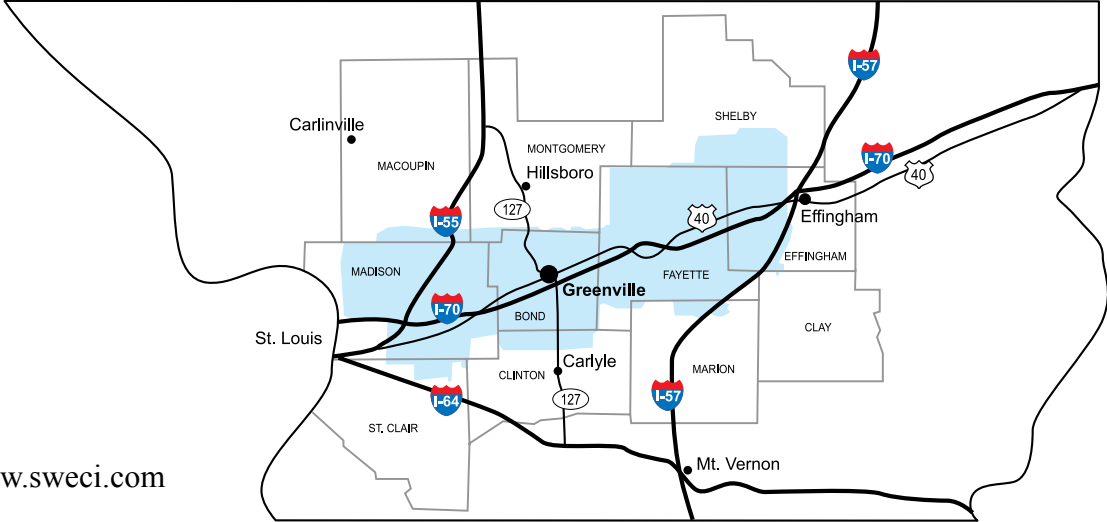

Southwestern Electric Cooperative Service Territory

525 U.S. Rte. 40, Greenville, IL 62246 • Telephone (800) 637-8667 • www.sweci.com